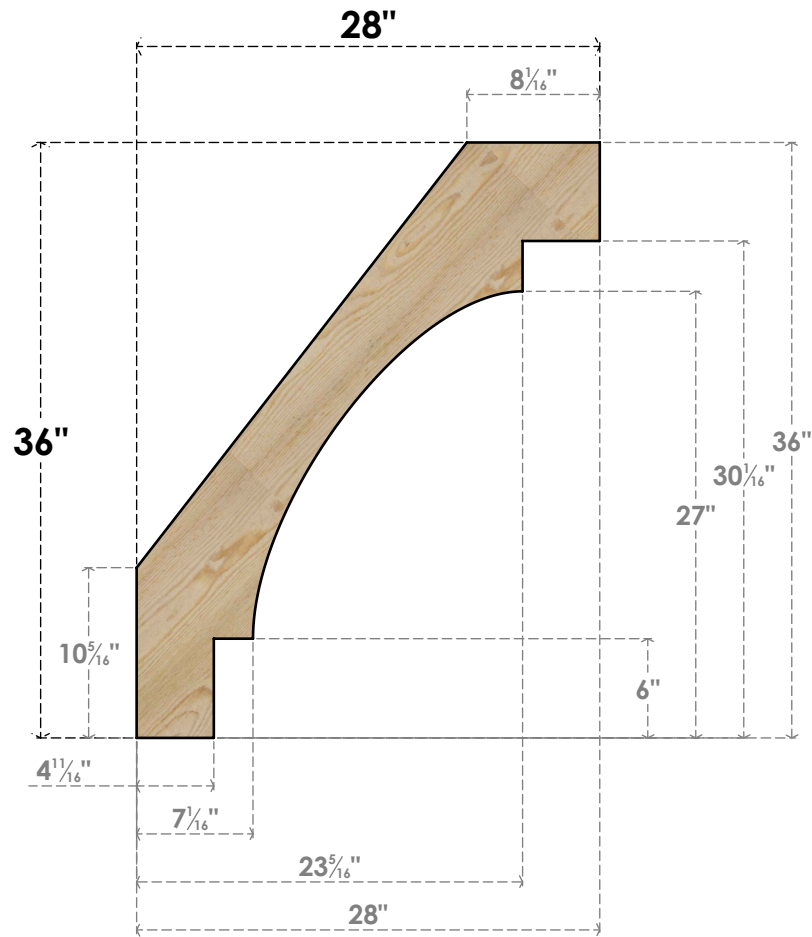

BRC06X28X36MRC00RDF

6"W X 28"D X 36"H MERCED ROUGH SAWN BRACE, DOUGLAS FIR

SIDE

FRONT

EKENA MILLWORK
 2300 WEST MAIN ST.
 CLARKSVILLE, TX 75426
 TOLL FREE: 866-607-0453
 WWW.EKENAMILLWORK.COM

NOTES

1. INSTALLATION TO BE COMPLETED IN ACCORDANCE WITH MANUFACTURER'S SPECIFICATIONS.
2. DRAWING MAY NOT BE TO SCALE
3. THIS DRAWING IS INTENDED FOR DESIGN AND PLANNING PURPOSES ONLY.
4. ALL INFORMATION CONTAINED HEREIN WAS CURRENT AT THE TIME OF DEVELOPMENT BUT MUST BE REVIEWED AND APPROVED BY THE PRODUCT MANUFACTURER TO BE CONSIDERED ACCURATE.
5. PRODUCTS ARE NOT KILN DRIED. THIS ITEM IS UNIQUE AND WILL CONTAIN THE NATURAL VARIATIONS THAT THE WOOD SPECIES OFFERS. THIS MAY RESULT IN VARIATIONS UP TO 1/4"